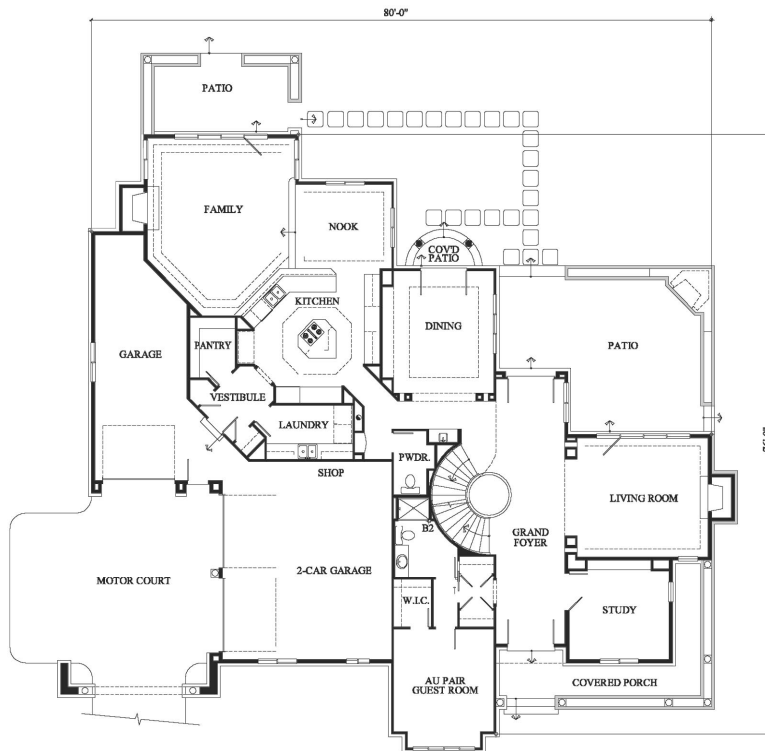

UPPER FLOOR

MAIN FLOOR

DESIGN T4998
 MAIN FLOOR: 2,749 S.F.
 UPPER FLOOR: 2,249 S.F.
 TOTAL: 4,998 S.F.